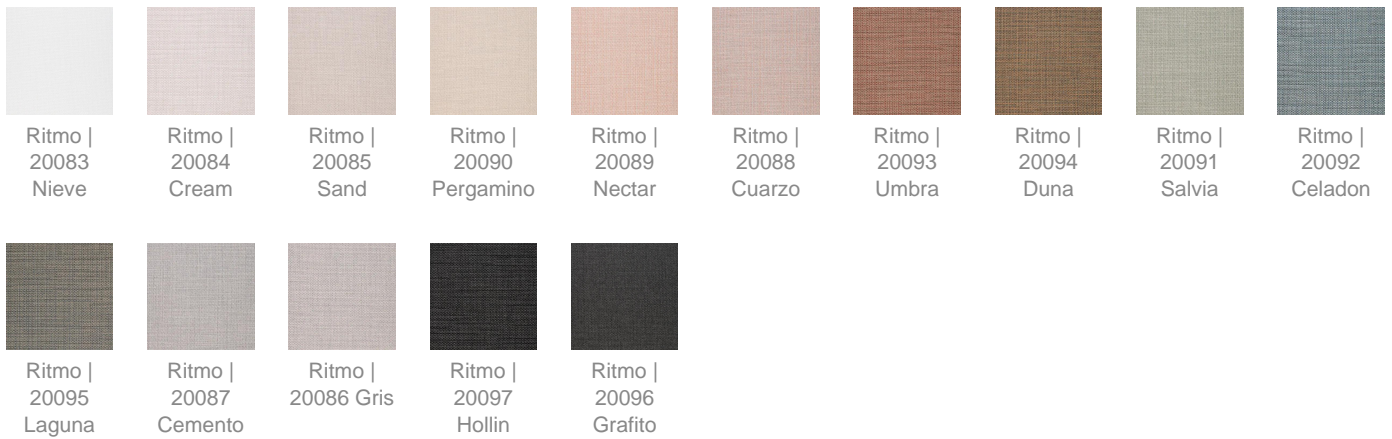

Chaise 143/143 Set

OTAZEN

OTATANB10