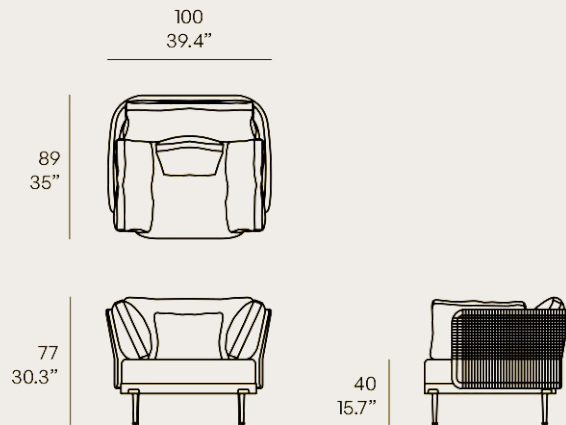

### Remarks

- Structure Solid teak wood FSC 100% and Aluminum powdercoated textured.
- Rope Polypropylene UV protected.
- Fittings Stainless steel 304.
- Glides PA rubber.
- Cushions Available in high density foam or quick dry foam, both antibacterial and fire retardant, compliant with California standard USA
- Cushion Finish Synthetic dacron sheet, protective nylon cover SPC, zipper head, and restyling nylon yarn
- Packaging Carton box double wall K275, plastic free.