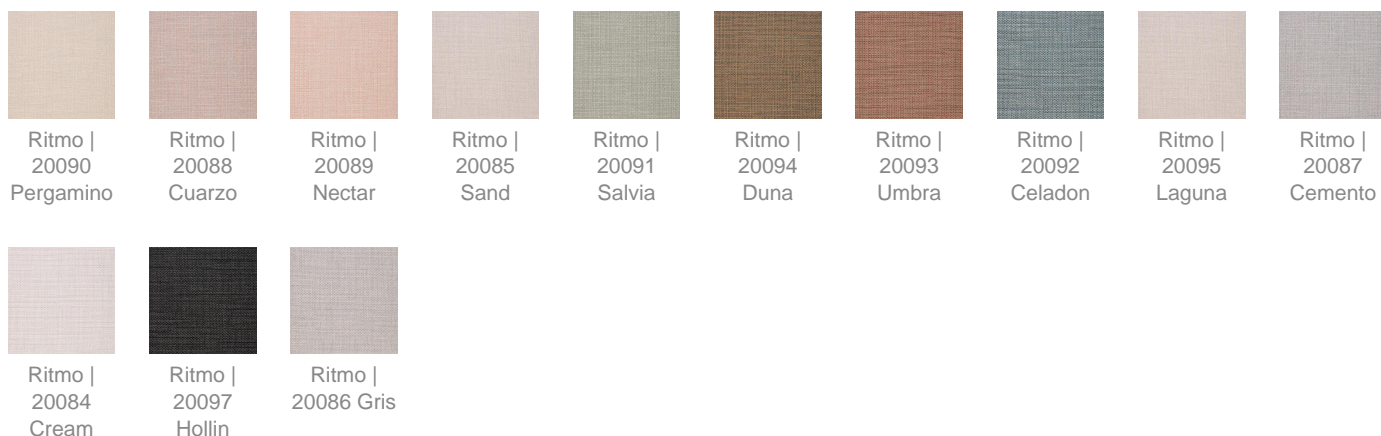

OTAAER06

Agora Panamá

Eco Outdoor Recycle

Sunproof Premium