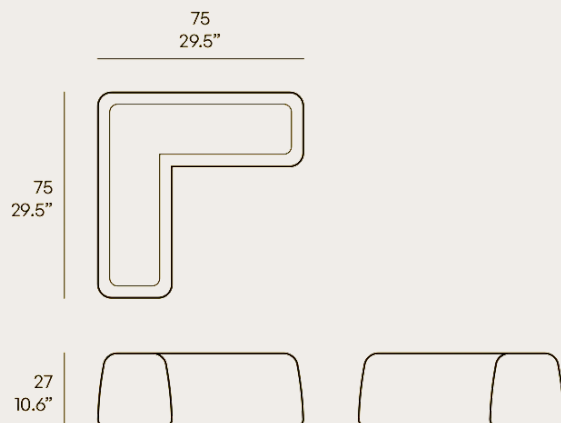

Remarks

- Cushions Available in high density foam or quick dry foam, both antibacterial and fire retardant, compliant with California standard USA
- Cushion Finish Synthetic dacron sheet, protective nylon cover SPC, zipper head, and restyling nylon yarn
- Packaging Carton box double wall K275, plastic free.