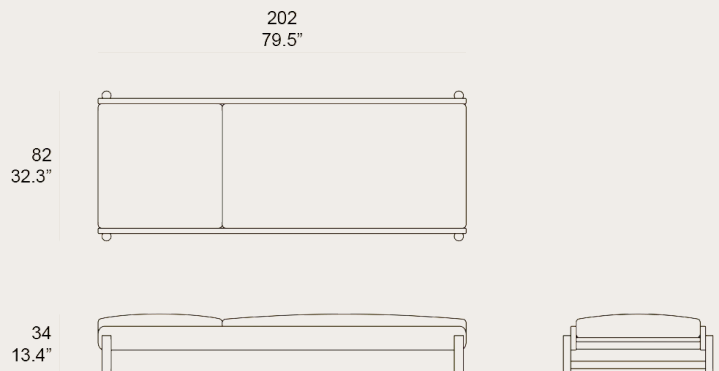

Remarks

- Structure Solid teak wood FSC 100%
- Seat Base in aluminium powdercoated and Textiline fabric
- Fittings Stainless steel 304
- Glides PA rubber
- Cushions Available in high density foam or quick dry foam, both antibacterial and fire retardant, compliant with California standard USA
- Cushion Finish Synthetic dacron sheet, protective nylon cover SPC, zipper head, and restyling nylon yarn
- Packaging Carton box double wall K275, plastic free