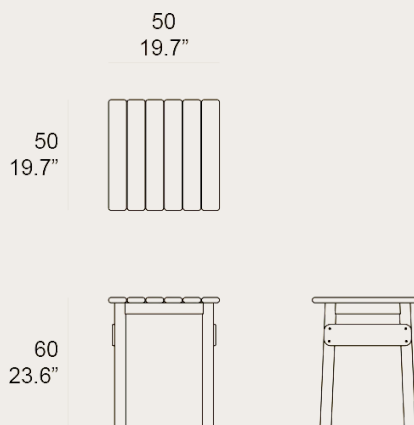

High Square Side Table 50

OTAZEN

OTAJVE08A

JAVEA COLLECTION by Gazpacho Studio

Inspired by the charm of Javea, this collection blends Mediterranean warmth with a timeless aesthetic. Every detail, from the rich teakwood to the inviting upholstery, is crafted to bring comfort and sophistication to any outdoor setting. With its refined simplicity, the Javea Collection creates an atmosphere where relaxation meets elegance. Whether for sun-drenched afternoons or intimate evenings, these pieces transform any space into a serene retreat.

Remarks

- Table top and base Solid teak wood FSC 100%
- Fittings Stainless steel 304
- Glides PA rubber
- Dining tables Include adjusters
- Packaging Carton box double wall K275, plastic free

High Square Side Table 50