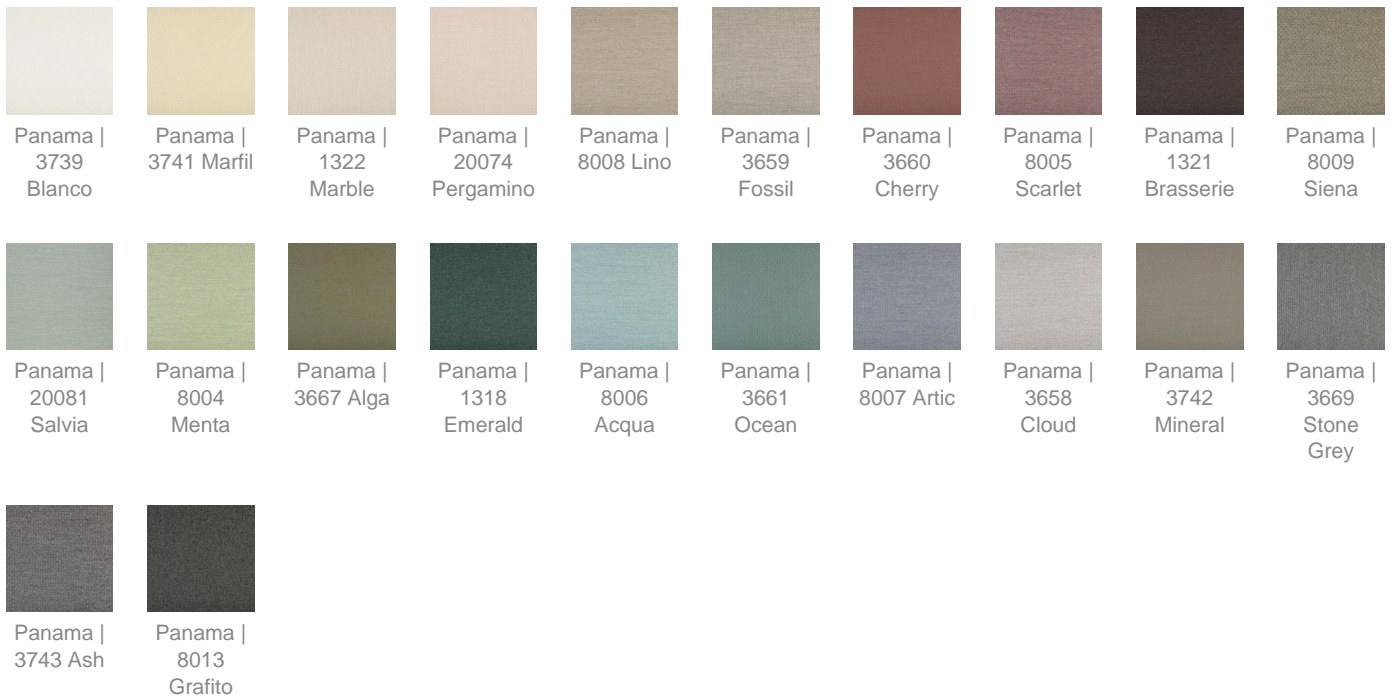

Large Daybed Cushion 184/35

OTAZEN

OTATAN25