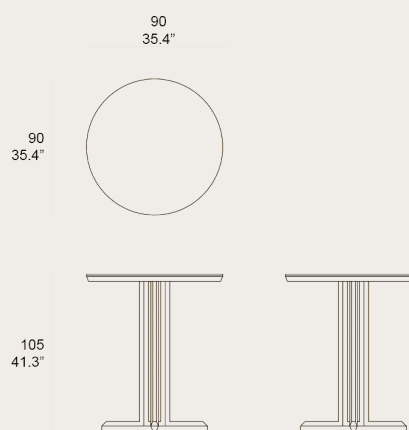

### Remarks

- Table top Solid teak wood FSC 100% and porcelanic surface
- Stretching Stainless steel powder coated
- Base Solid teak wood FSC 100%
- Fittings Stainless steel 304
- Glides PA rubber
- Dining tables Include adjusters
- Packaging Carton box double wall K275, plastic free

## Top Surface