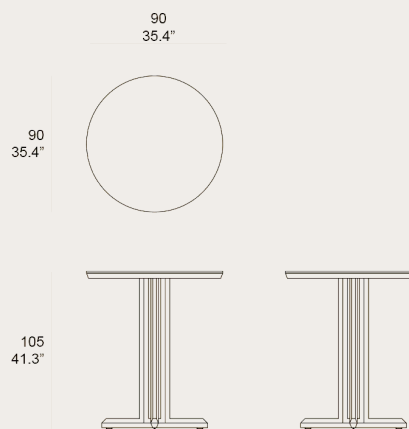

STRIPE COLLECTION by Lagranja Design

The defining feature of the Stripe Collection lies in its distinctive lines, creating a dynamic and refined aesthetic. Its signature weaving is not just a decorative element but an integral part of the structure, providing both strength and flexibility. A modern touch that remains true to its natural and organic essence. Beyond its striking appearance, Stripe is designed for durability and functionality. Crafted from weather-resistant teak, it withstands various outdoor conditions without compromising comfort.

Remarks

- Table top Solid teak wood FSC 100% and porcelanic surface
- Stretching Stainless steel powder coated
- Base Solid teak wood FSC 100%
- Fittings Stainless steel 304
- Glides PA rubber
- Dining tables Include adjusters
- Packaging Carton box double wall K275, plastic free