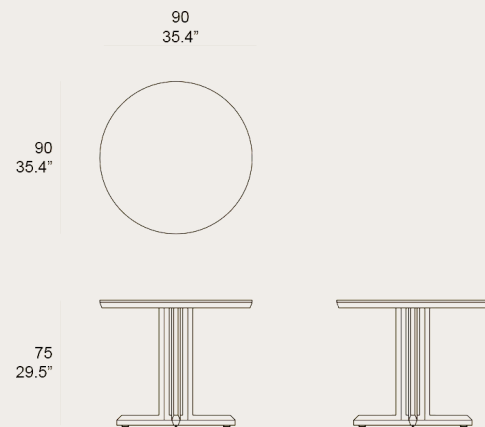

Remarks

- Table top Solid teak wood FSC 100% and porcelanic surface
- Stretching Stainless steel powder coated
- Base Solid teak wood FSC 100%
- Fittings Stainless steel 304
- Glides PA rubber
- Dining tables Include adjusters
- Packaging Carton box double wall K275, plastic free