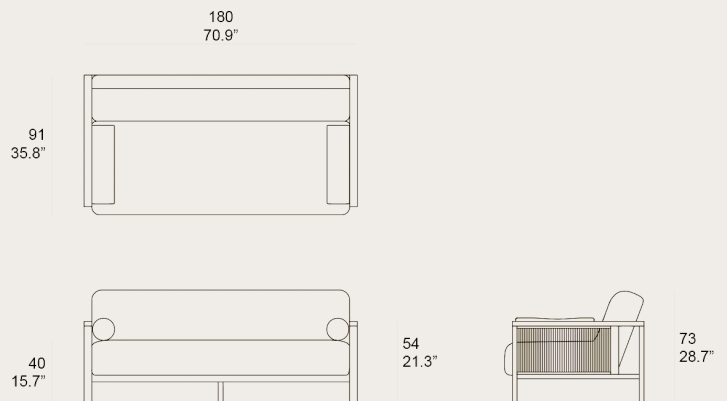

Remarks

- Structure Solid teak wood FSC 100%
- Seat Base Aluminium powdercoated and Textiline fabric
- Rope Polypropylene UV protected
- Fittings Stainless steel 304
- Glides PA rubber
- Cushions Available in high density foam or quick dry foam, both antibacterial and fire retardant, compliant with California standard USA
- Cushion Finish Synthetic dacron sheet, protective nylon cover SPC, zipper head, and restyling nylon yarn
- Packaging Carton box double wall K275, plastic free