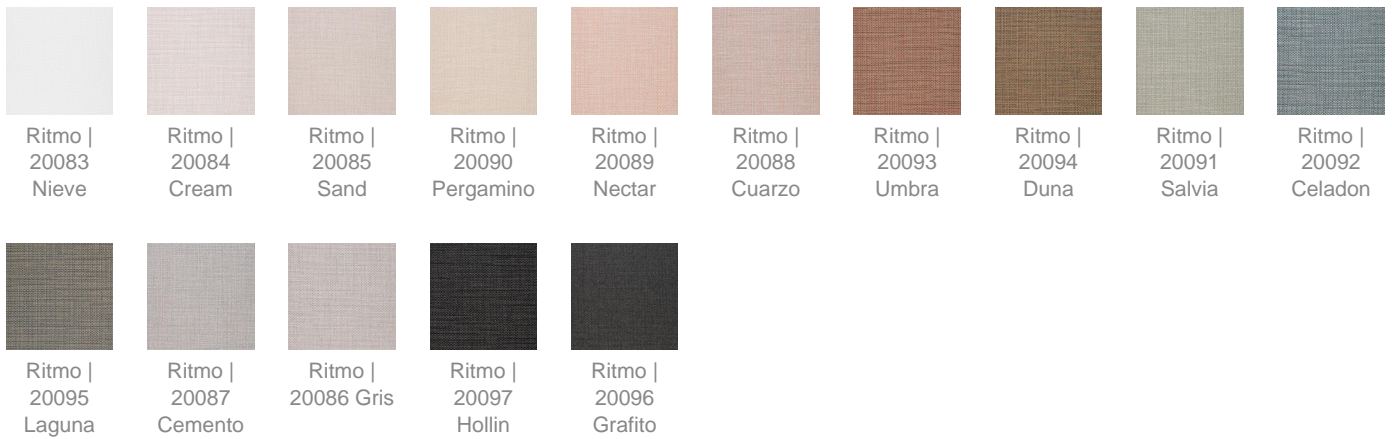

Sofa 2 Seaters

OTAZEN

OTAEQU02