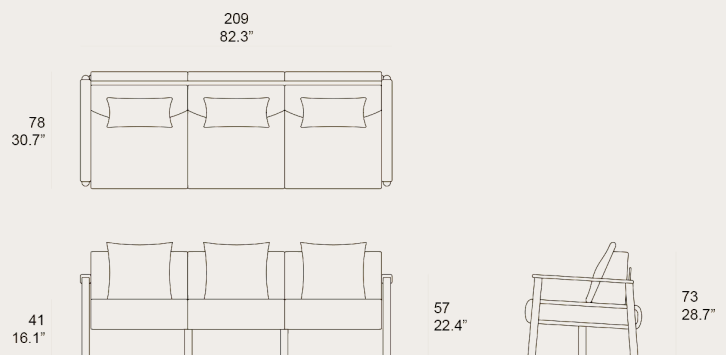

### Remarks

- Structure Solid teak wood FSC 100%
- Seat Base in aluminium powdercoated and Textiline fabric
- Fittings Stainless steel 304
- Glides PA rubber
- Cushions Available in high density foam or quick dry foam, both antibacterial and fire retardant, compliant with California standard USA
- Cushion Finish Synthetic dacron sheet, protective nylon cover SPC, zipper head, and restyling nylon yarn
- Packaging Carton box double wall K275, plastic free