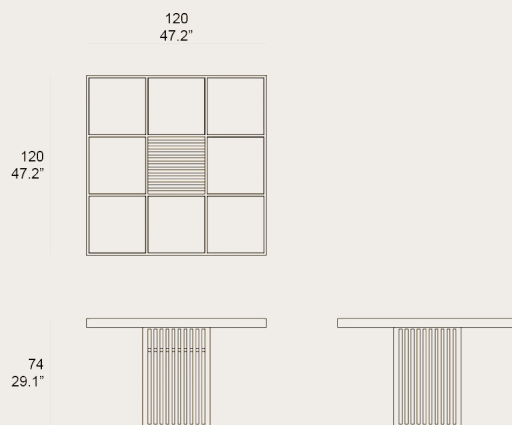

Remarks

- Table top available in solid teak wood FSC 100% and porcelanic surface
- Base in solid teak wood FSC 100%
- Fittings in stainless steel 304
- Glides in PA rubber
- Dining tables include adjusters
- Packaging in carton box double wall K275, plastic free