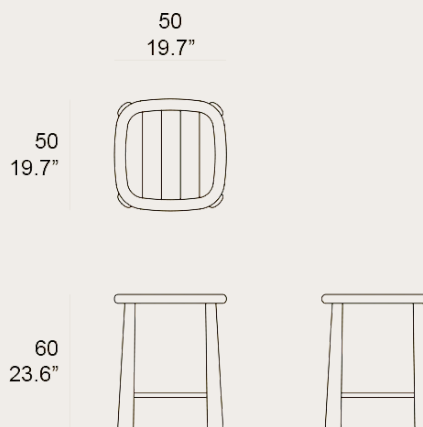

Remarks

- Table top and base Solid teak wood FSC 100%
- Ice cube Aluminium powder coating
- Fittings Stainless steel 304
- Glides PA rubber
- Dining tables Include adjusters
- Packaging Carton box double wall K275, plastic free