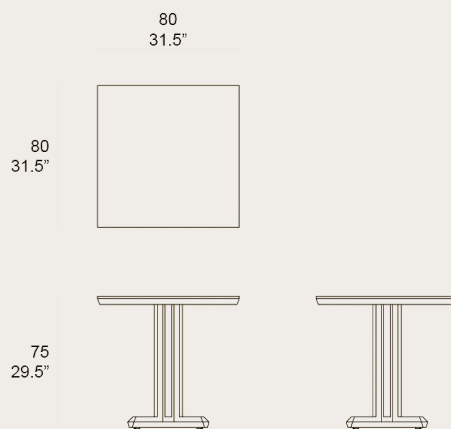

### Remarks

- Table top Solid teak wood FSC 100% and porcelanic surface
- Streching Stainless steel powder coated
- Base Solid teak wood FSC 100%
- Fittings Stainless steel 304
- Glides PA rubber
- Dining tables Include adjusters
- Packaging Carton box double wall K275, plastic free