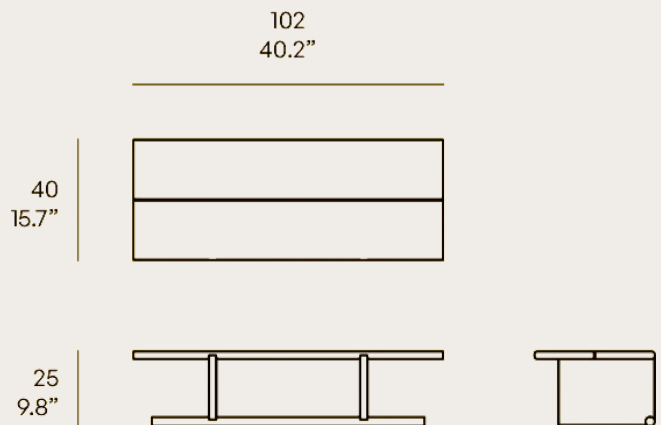

### Remarks

- Structure Solid teak wood FSC 100% and Aluminum powdercoated textured
- Fittings Stainless steel 304
- Glides PA rubber
- Packaging Carton box double wall K275, plastic free